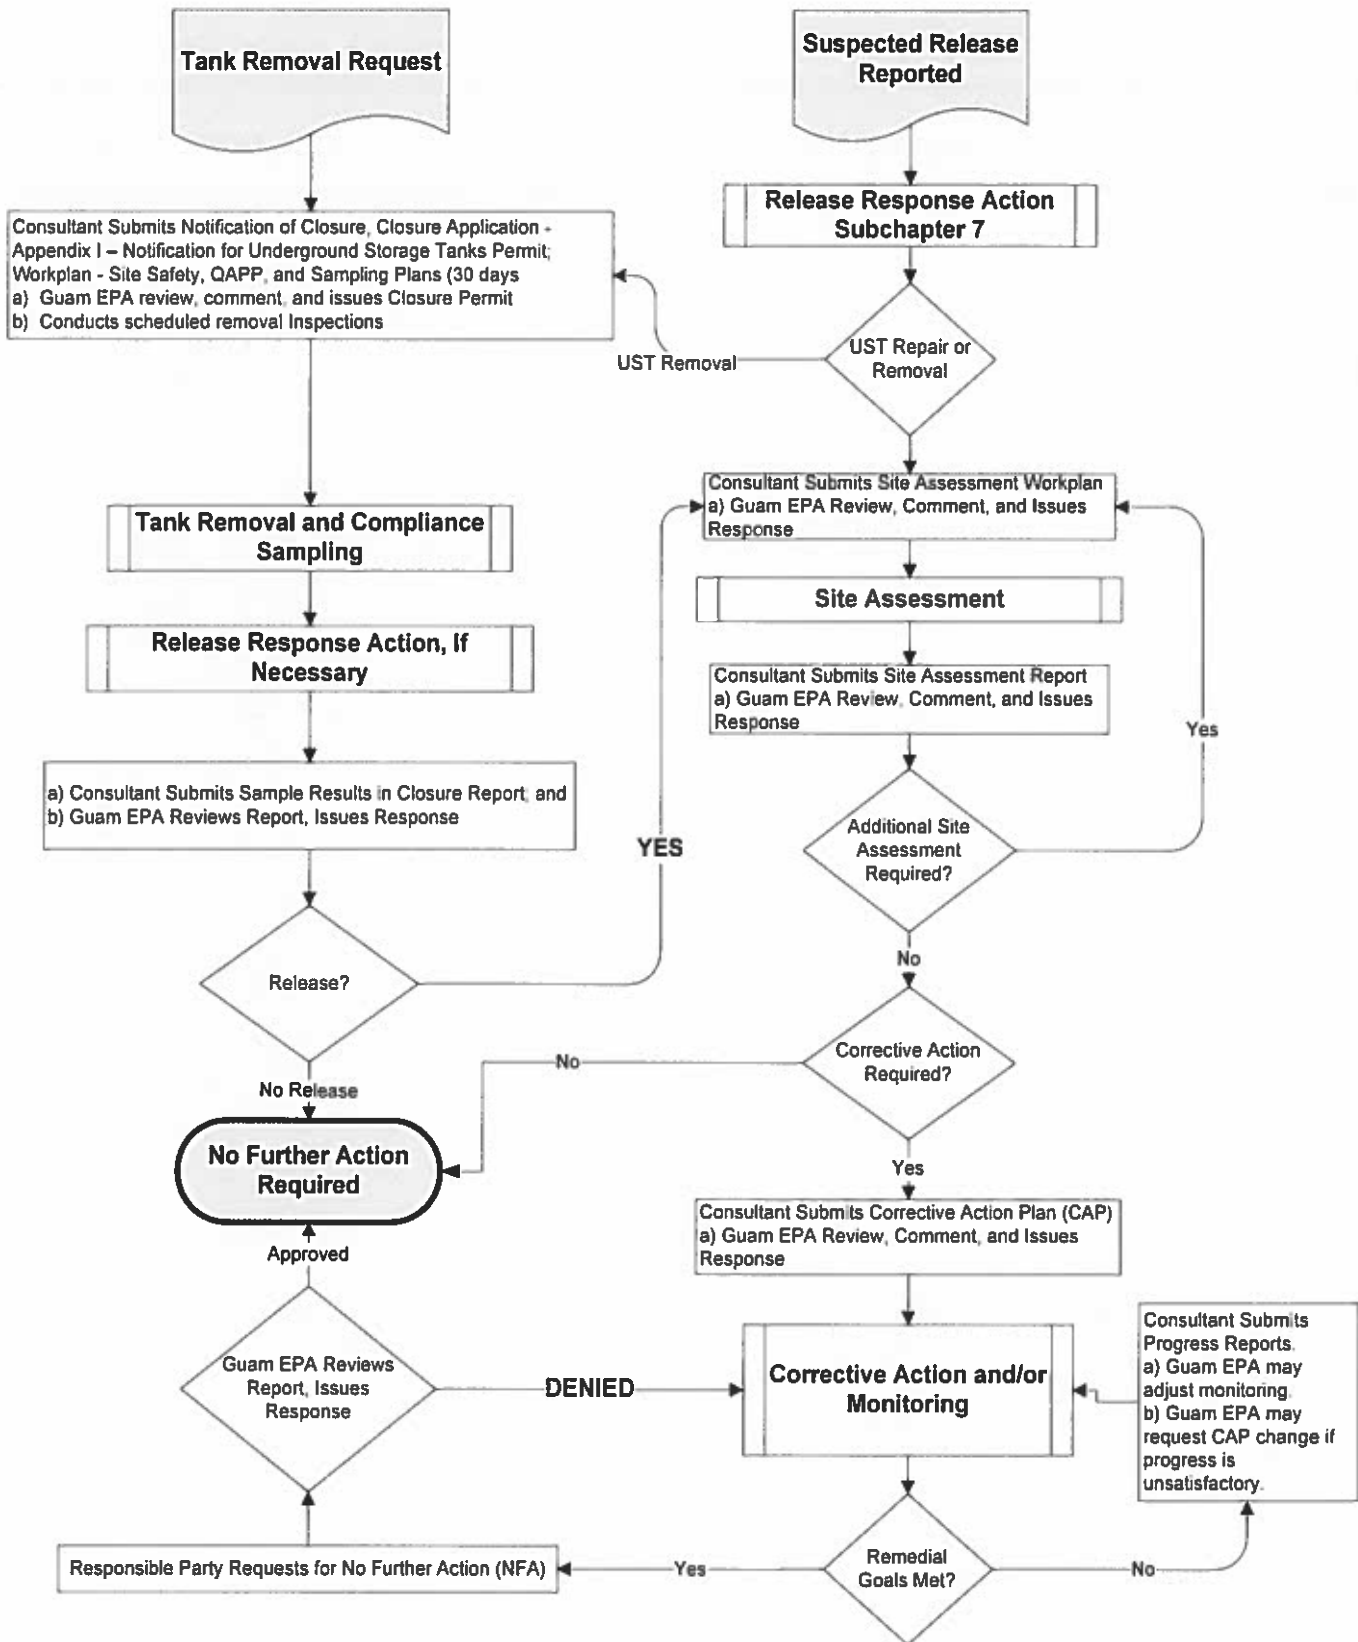

**Guam EPA Leaking Underground Storage Tank (LUST) Process Flow Chart**  
(Rev. June 2016)

# THE PERMITTING PROCESS

# THE EMERGENCY RESPONSE PROCESS

# THE NOTIFICATION OF REGULATED WASTE ACTIVITY PROCESS