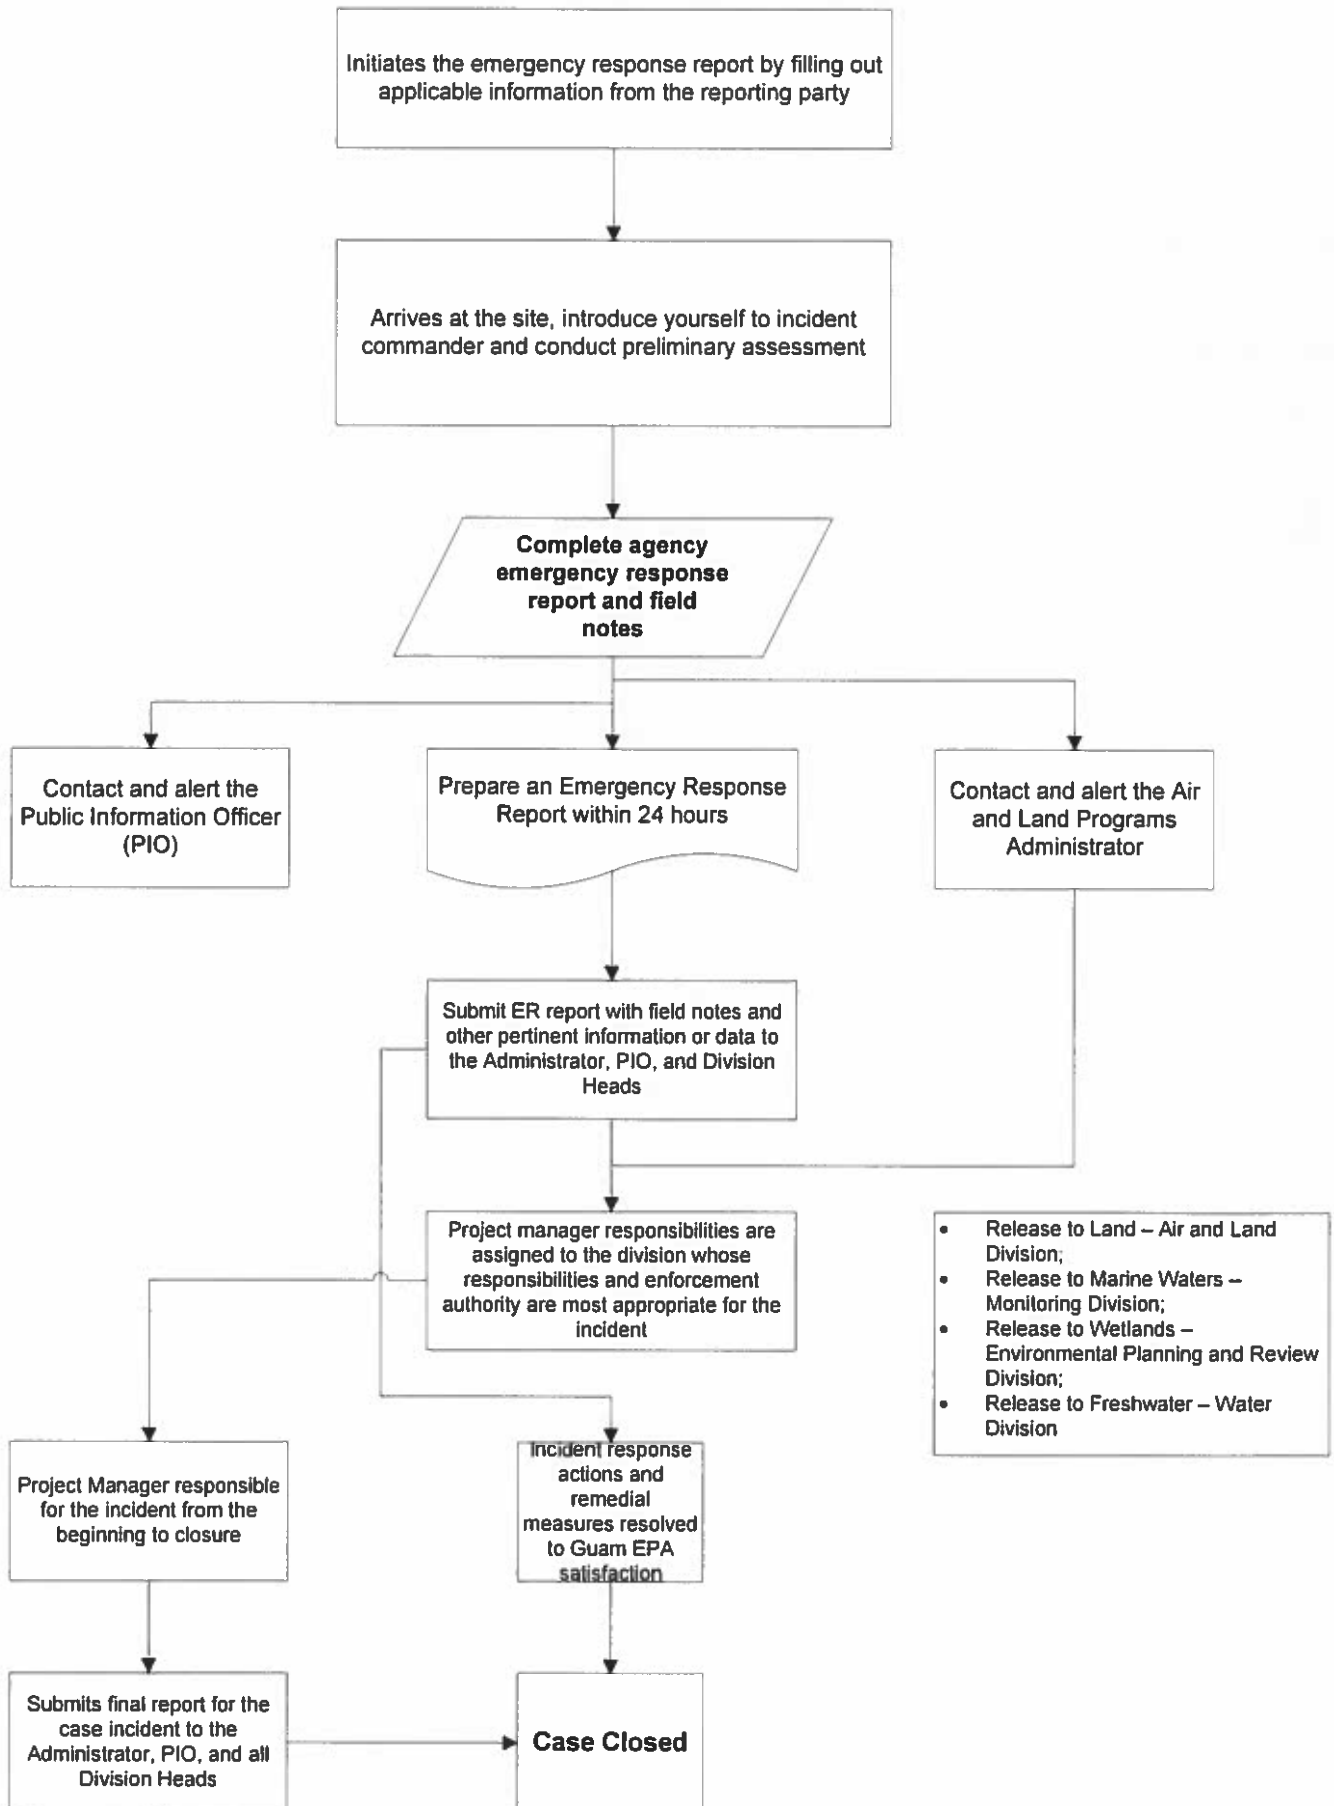

**Guam EPA Leaking Underground Storage Tank (LUST) Process Flow Chart**  
(Rev. June 2016)

# THE PERMITTING PROCESS

# THE EMERGENCY RESPONSE PROCESS

# THE NOTIFICATION OF REGULATED WASTE ACTIVITY PROCESS