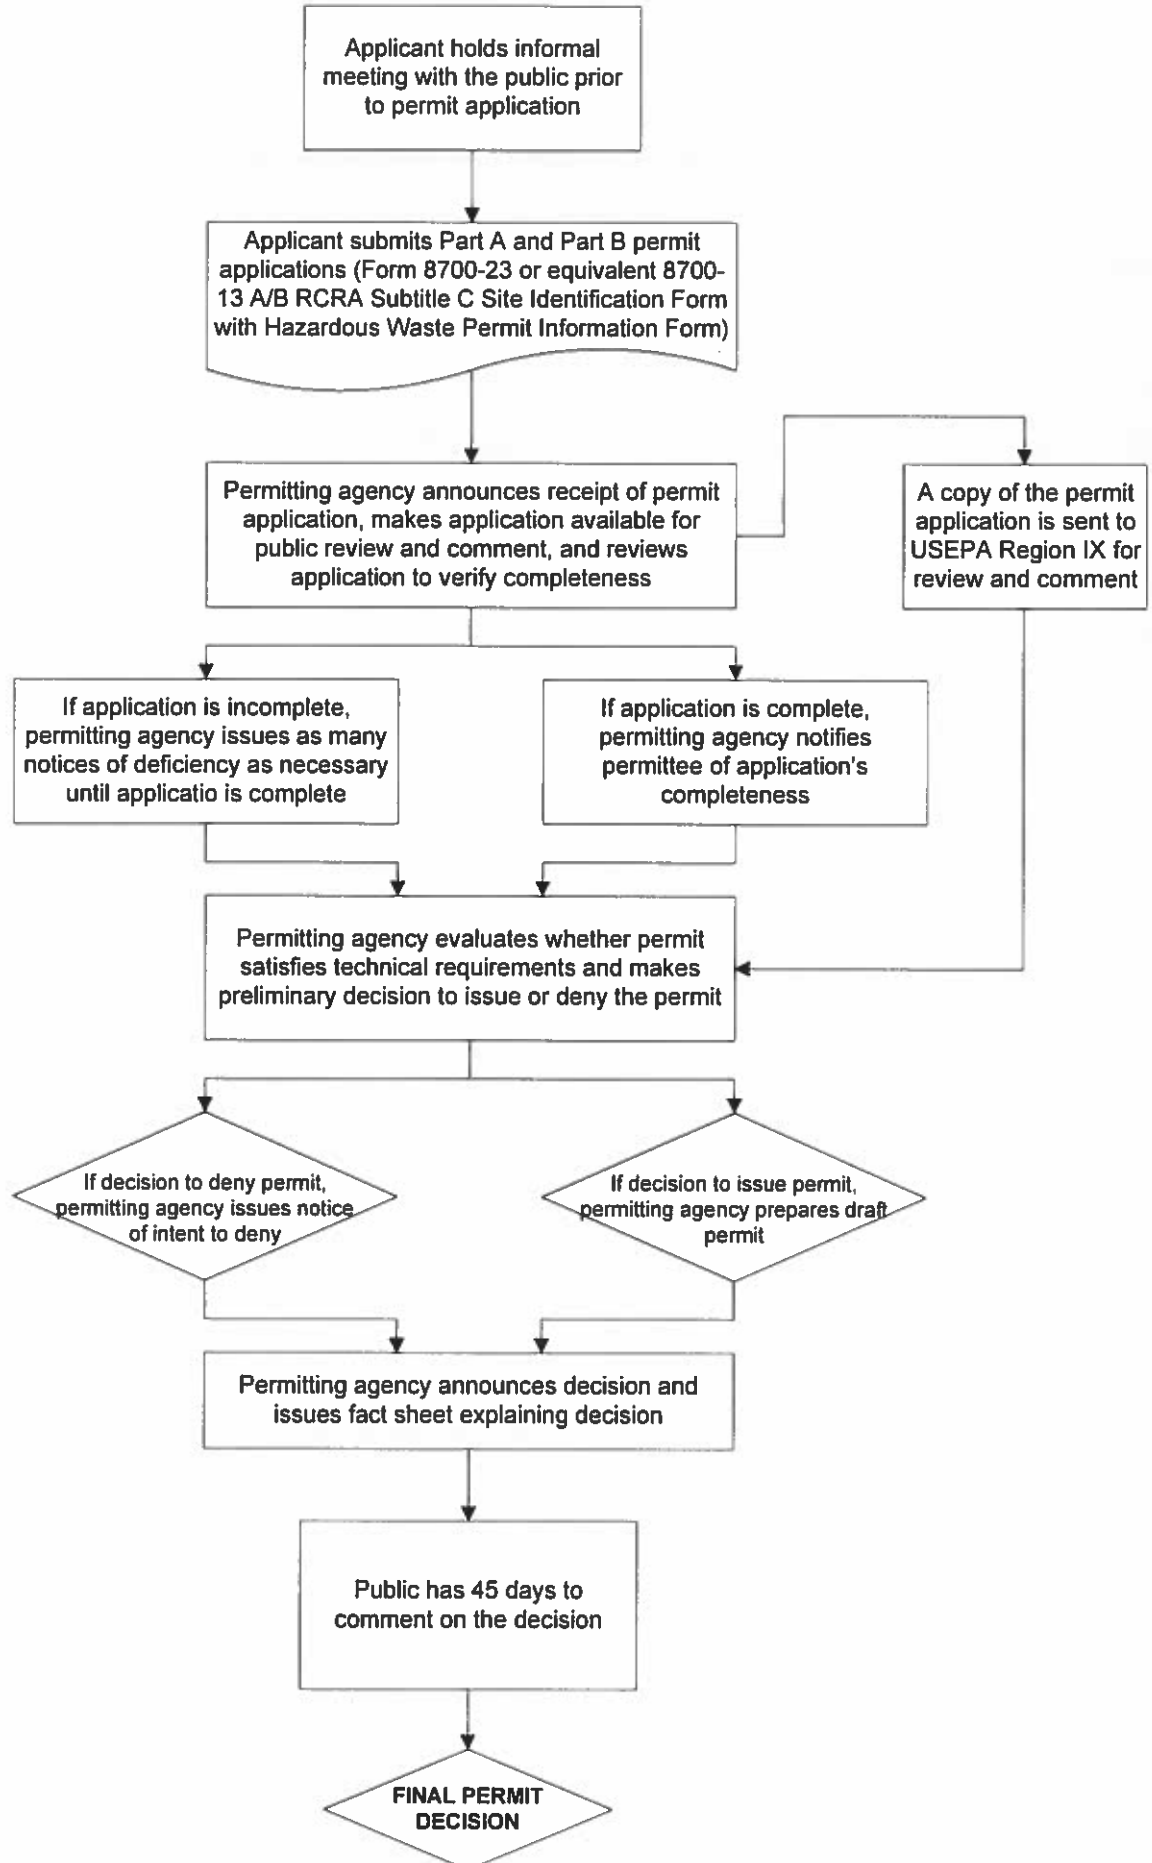

**Guam EPA Leaking Underground Storage Tank (LUST) Process Flow Chart**  
(Rev. June 2016)

# THE PERMITTING PROCESS

# THE EMERGENCY RESPONSE PROCESS

# THE NOTIFICATION OF REGULATED WASTE ACTIVITY PROCESS